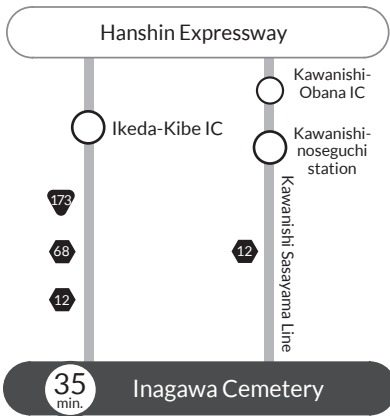

Inagawa Cemetery

* The indicated time is approximate.

Visitor Information 27 Shimizu Aza Kitatani, Inagawa-cho, Kawabe-gun, Hyogo-ken
 TEL: 072-769-0543 Hours: 9:00am - 5:00pm Closed on Wednesdays

By car

Public transport