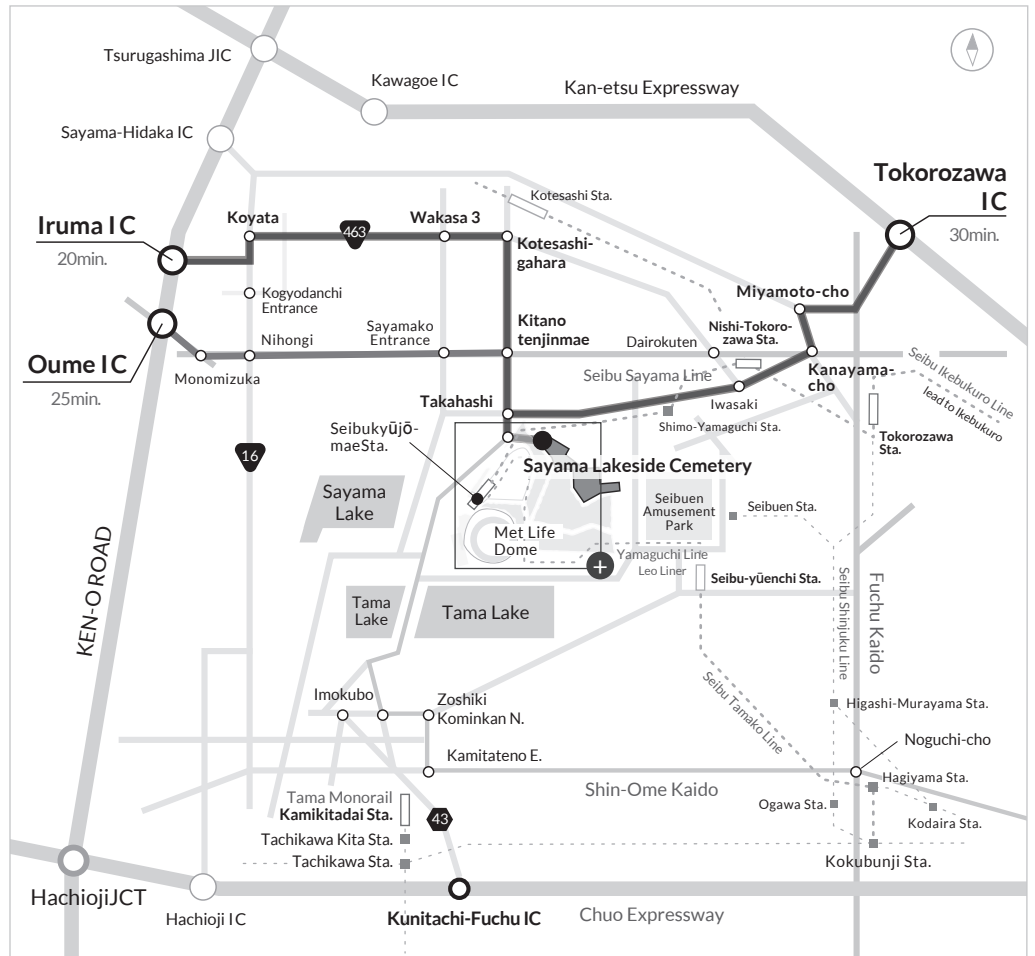

Sayama Lakeside Cemetery

Visitor Information 2050 Kamiyamaguchi Tokorozawa-shi, Saitama-ken

TEL: 04 - 2922 - 4411 Hours: 9:00am - 5:00pm Closed on Wednesdays

* The indicated time is approximate.

By car

Public transport