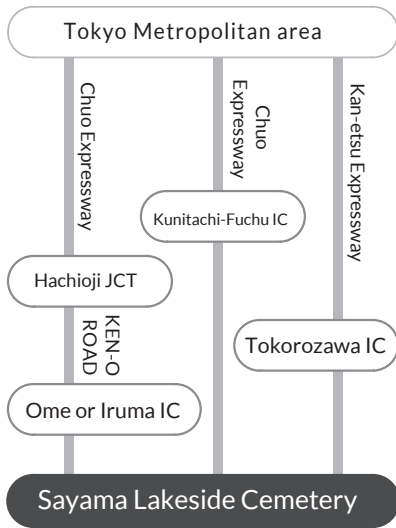

Sayama Lakeside Cemetery

Visitor Information 2050 Kamiyamaguchi Tokorozawa-shi, Saitama-ken

TEL: 04 - 2922 - 4411 Hours: 9:00am - 5:00pm Closed on Wednesdays

* The indicated time is approximate.

By car

Public transport